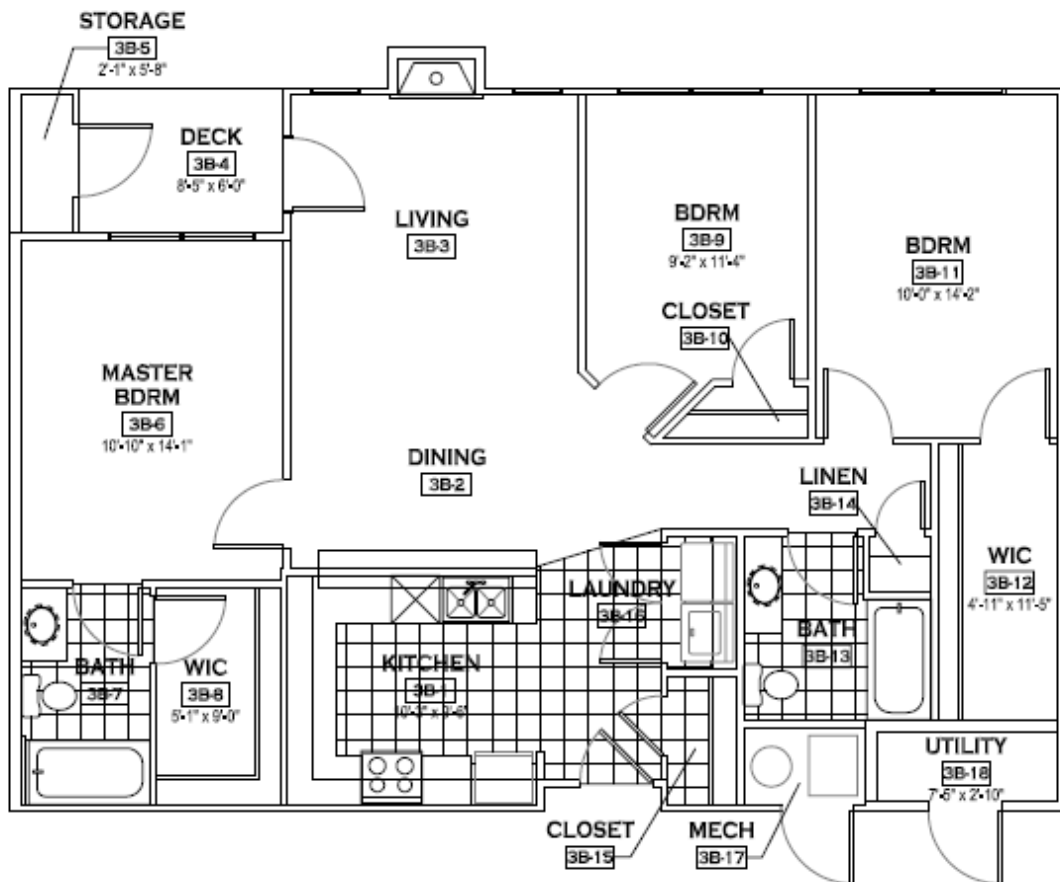

**3 BEDROOM – 2 BATH (1201 SQ FT – 2<sup>ND</sup> & 3<sup>RD</sup> FLOORS)**

**UNIT 3B2 SECOND AND THIRD FLOOR PLAN**

1201 SF