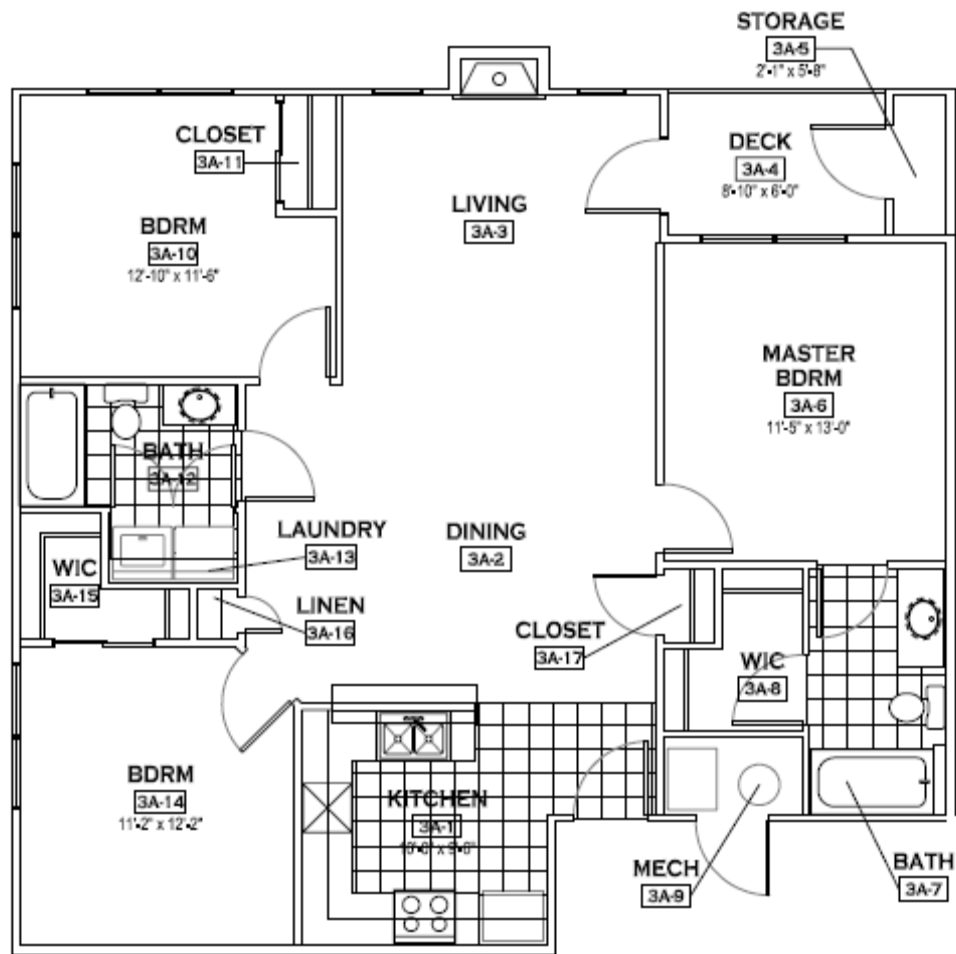

**3 BEDROOM – 2 BATH (1195 SQ FT – 2<sup>ND</sup> & 3<sup>RD</sup> FLOORS)**

**UNIT 3A SECOND AND  
THIRD FLOOR PLAN**

1195 SF