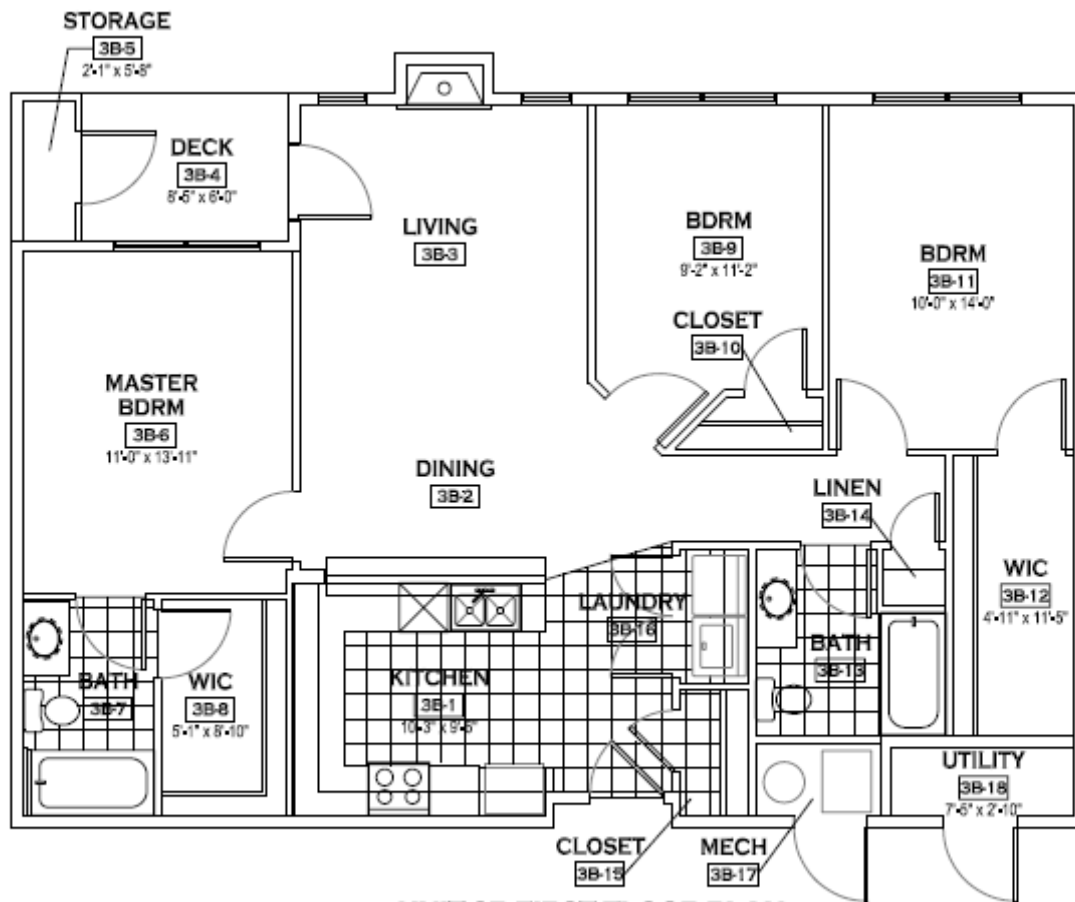

3 BEDROOM – 2 BATH (1198 SQ FT – PATIO LEVEL)

UNIT 3B FIRST FLOOR PLAN

1198 SF