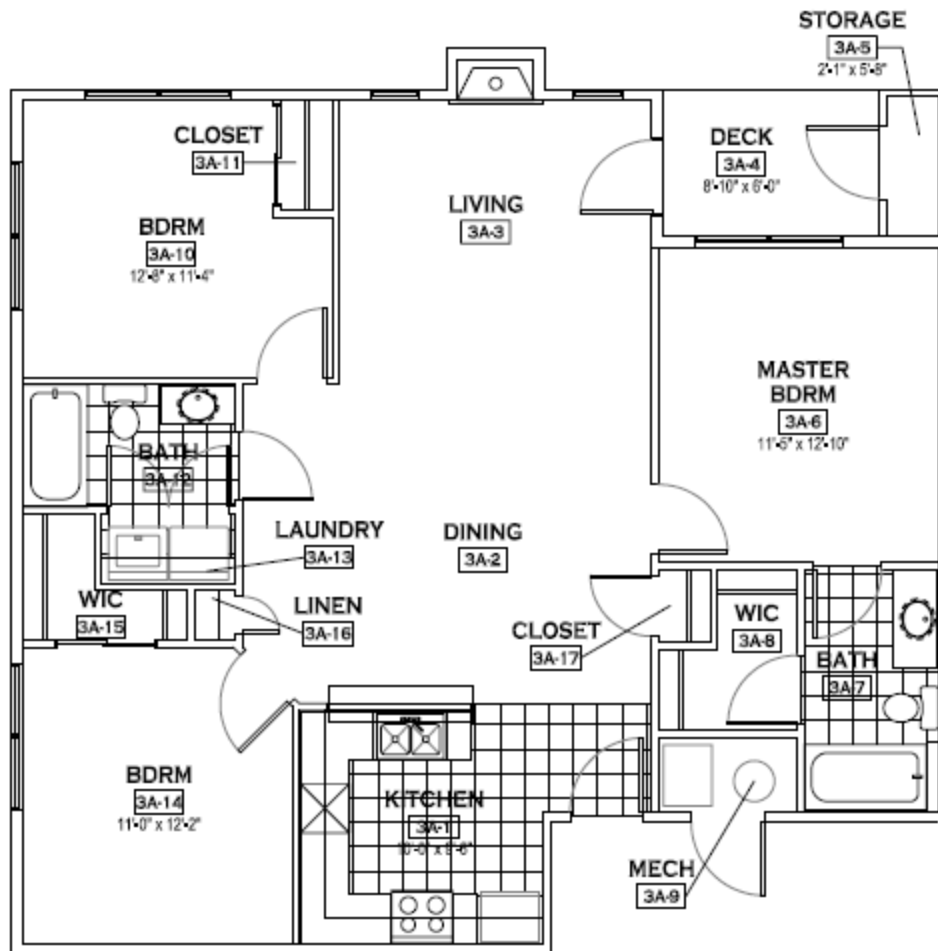

3 BEDROOM – 2 BATH (1193 SQ FT – PATIO LEVEL)

UNIT 3A FIRST FLOOR PLAN

1193 SF