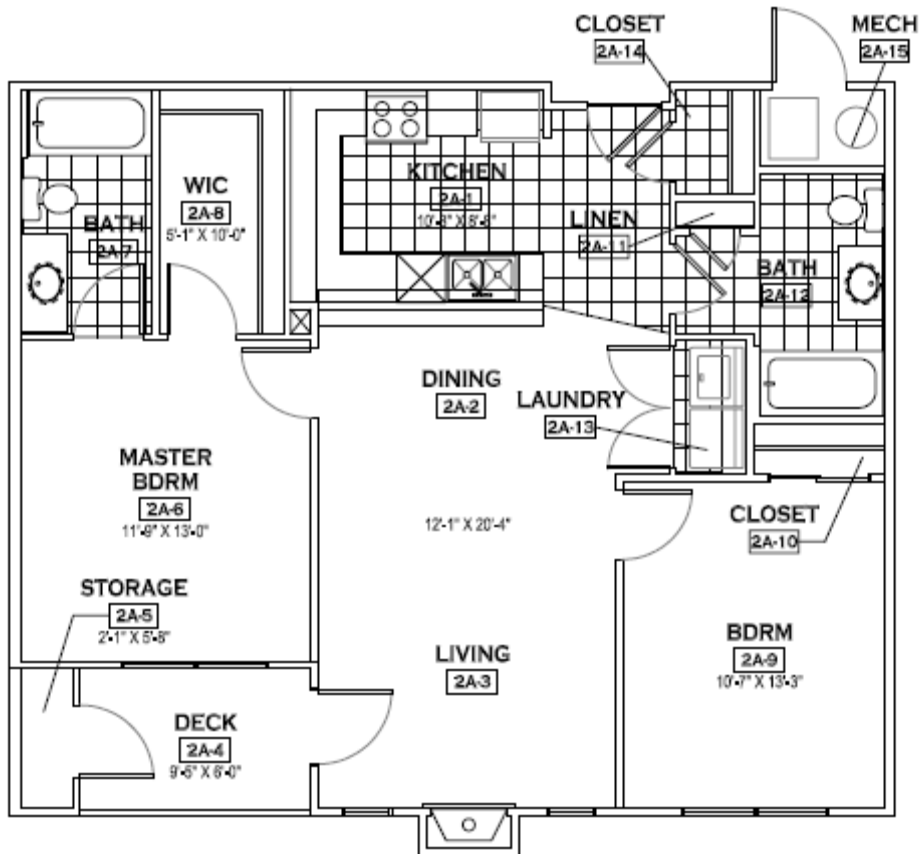

2 BEDROOM – 2 BATH (995 SQ FT – 2ND & 3RD FLOORS)

UNIT 2A2 SECOND AND THIRD FLOOR PLAN

995 SF