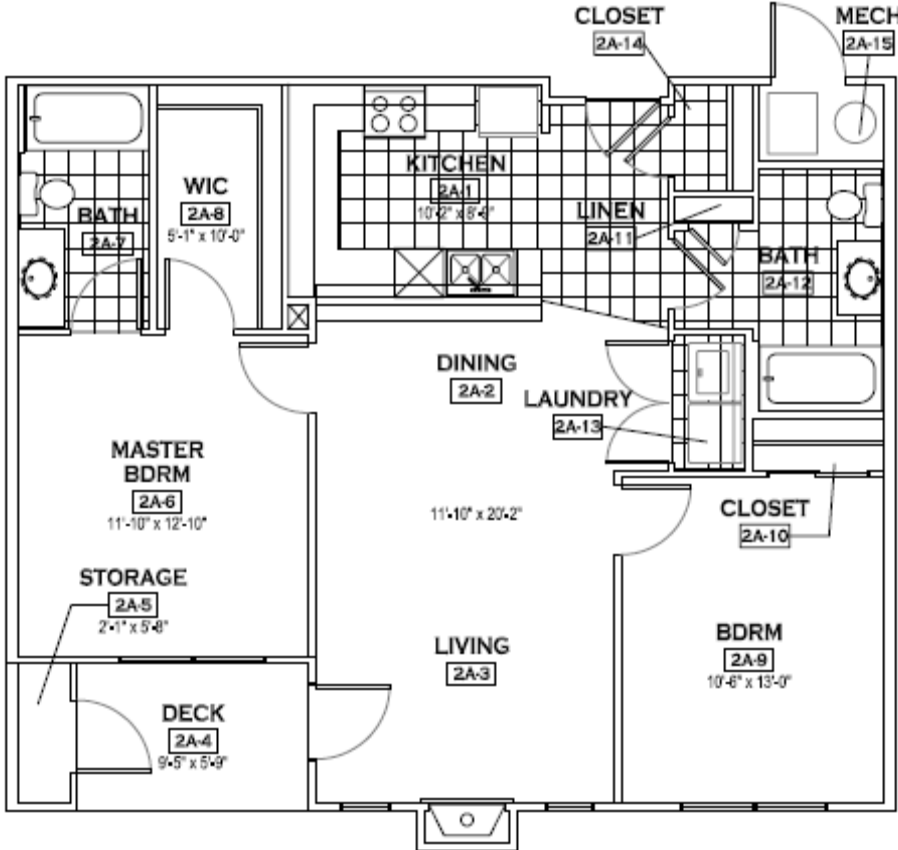

2 BEDROOM – 2 BATH (995 SQ FT – PATIO LEVEL)

UNIT 2A FIRST FLOOR PLAN

995 SF