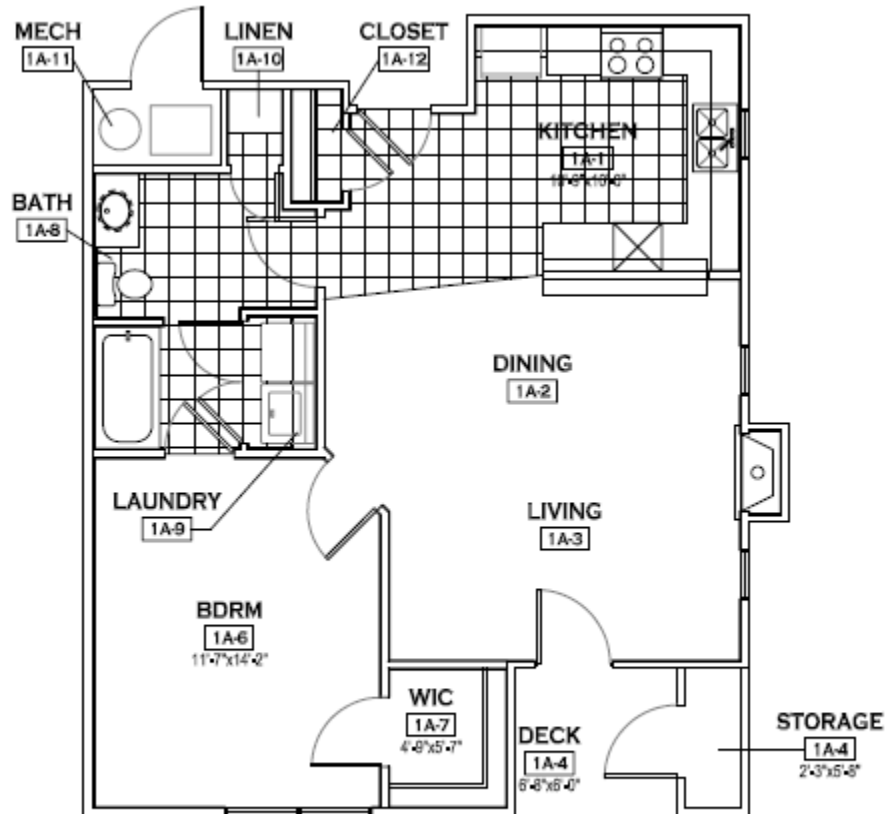

1 BEDROOM – 1 BATH (780 SQ FT – 2ND AND 3RD FLOORS)

UNIT 1A SECOND AND THIRD FLOOR PLAN

780 SF